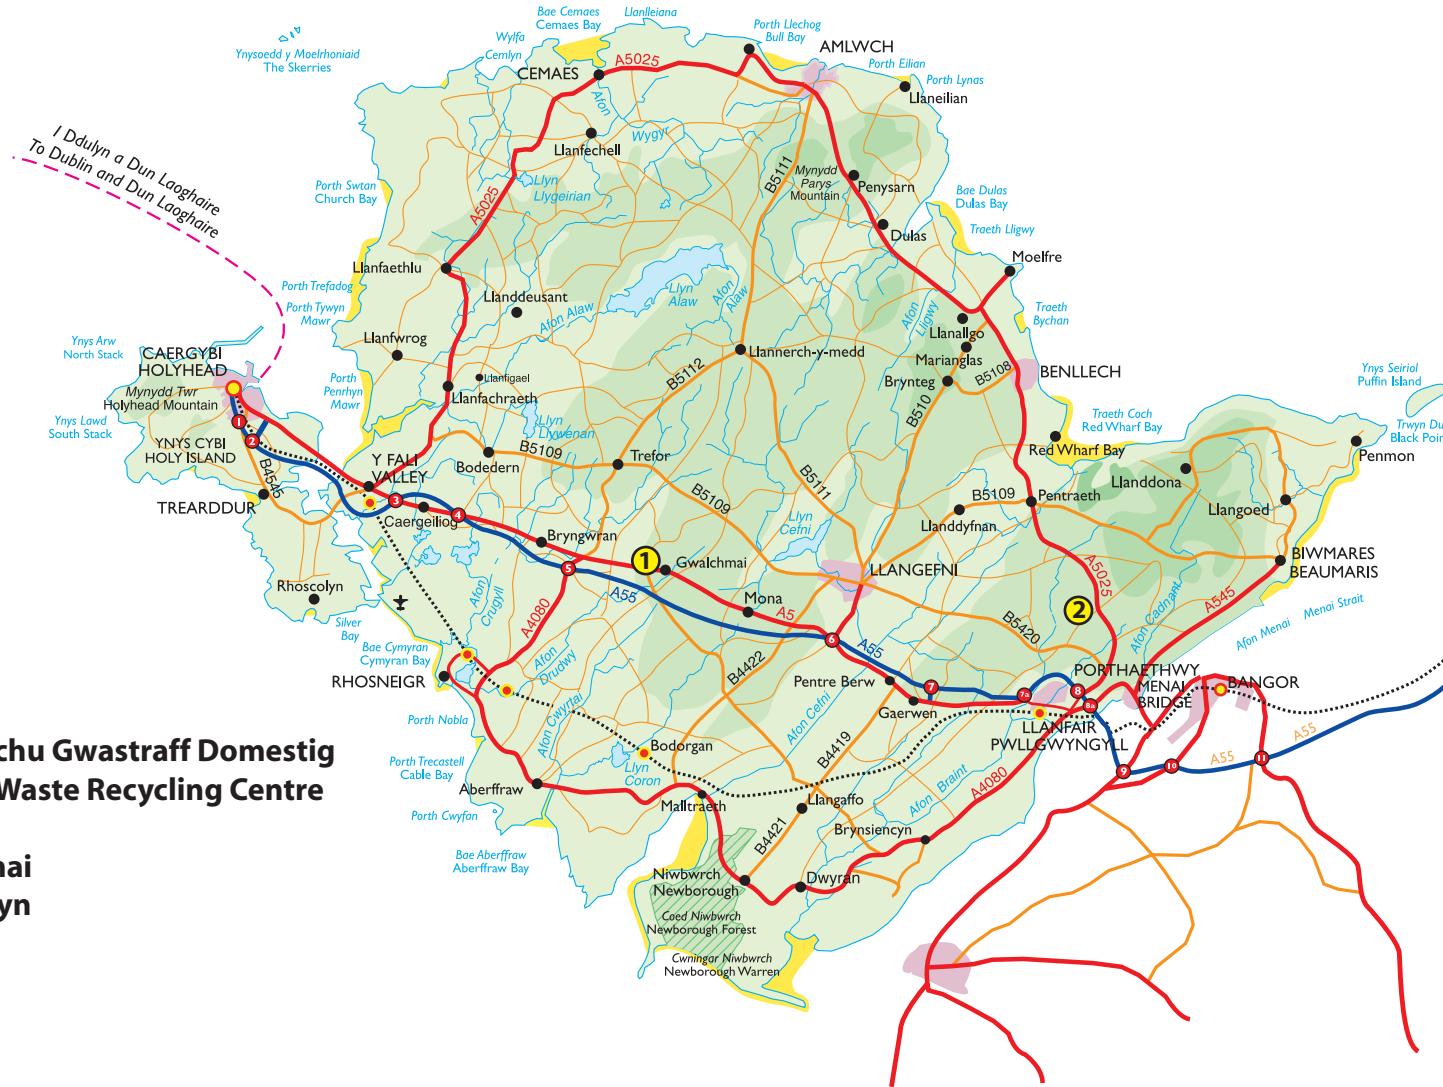

Safle Ailgylchu Gwastraff Domestig Household Waste Recycling Centre

- 1 - Gwalchmai
- 2 - Penhesgyn

I Ddilyn a Dun Laoghaire
To Dublin and Dun Laoghaire