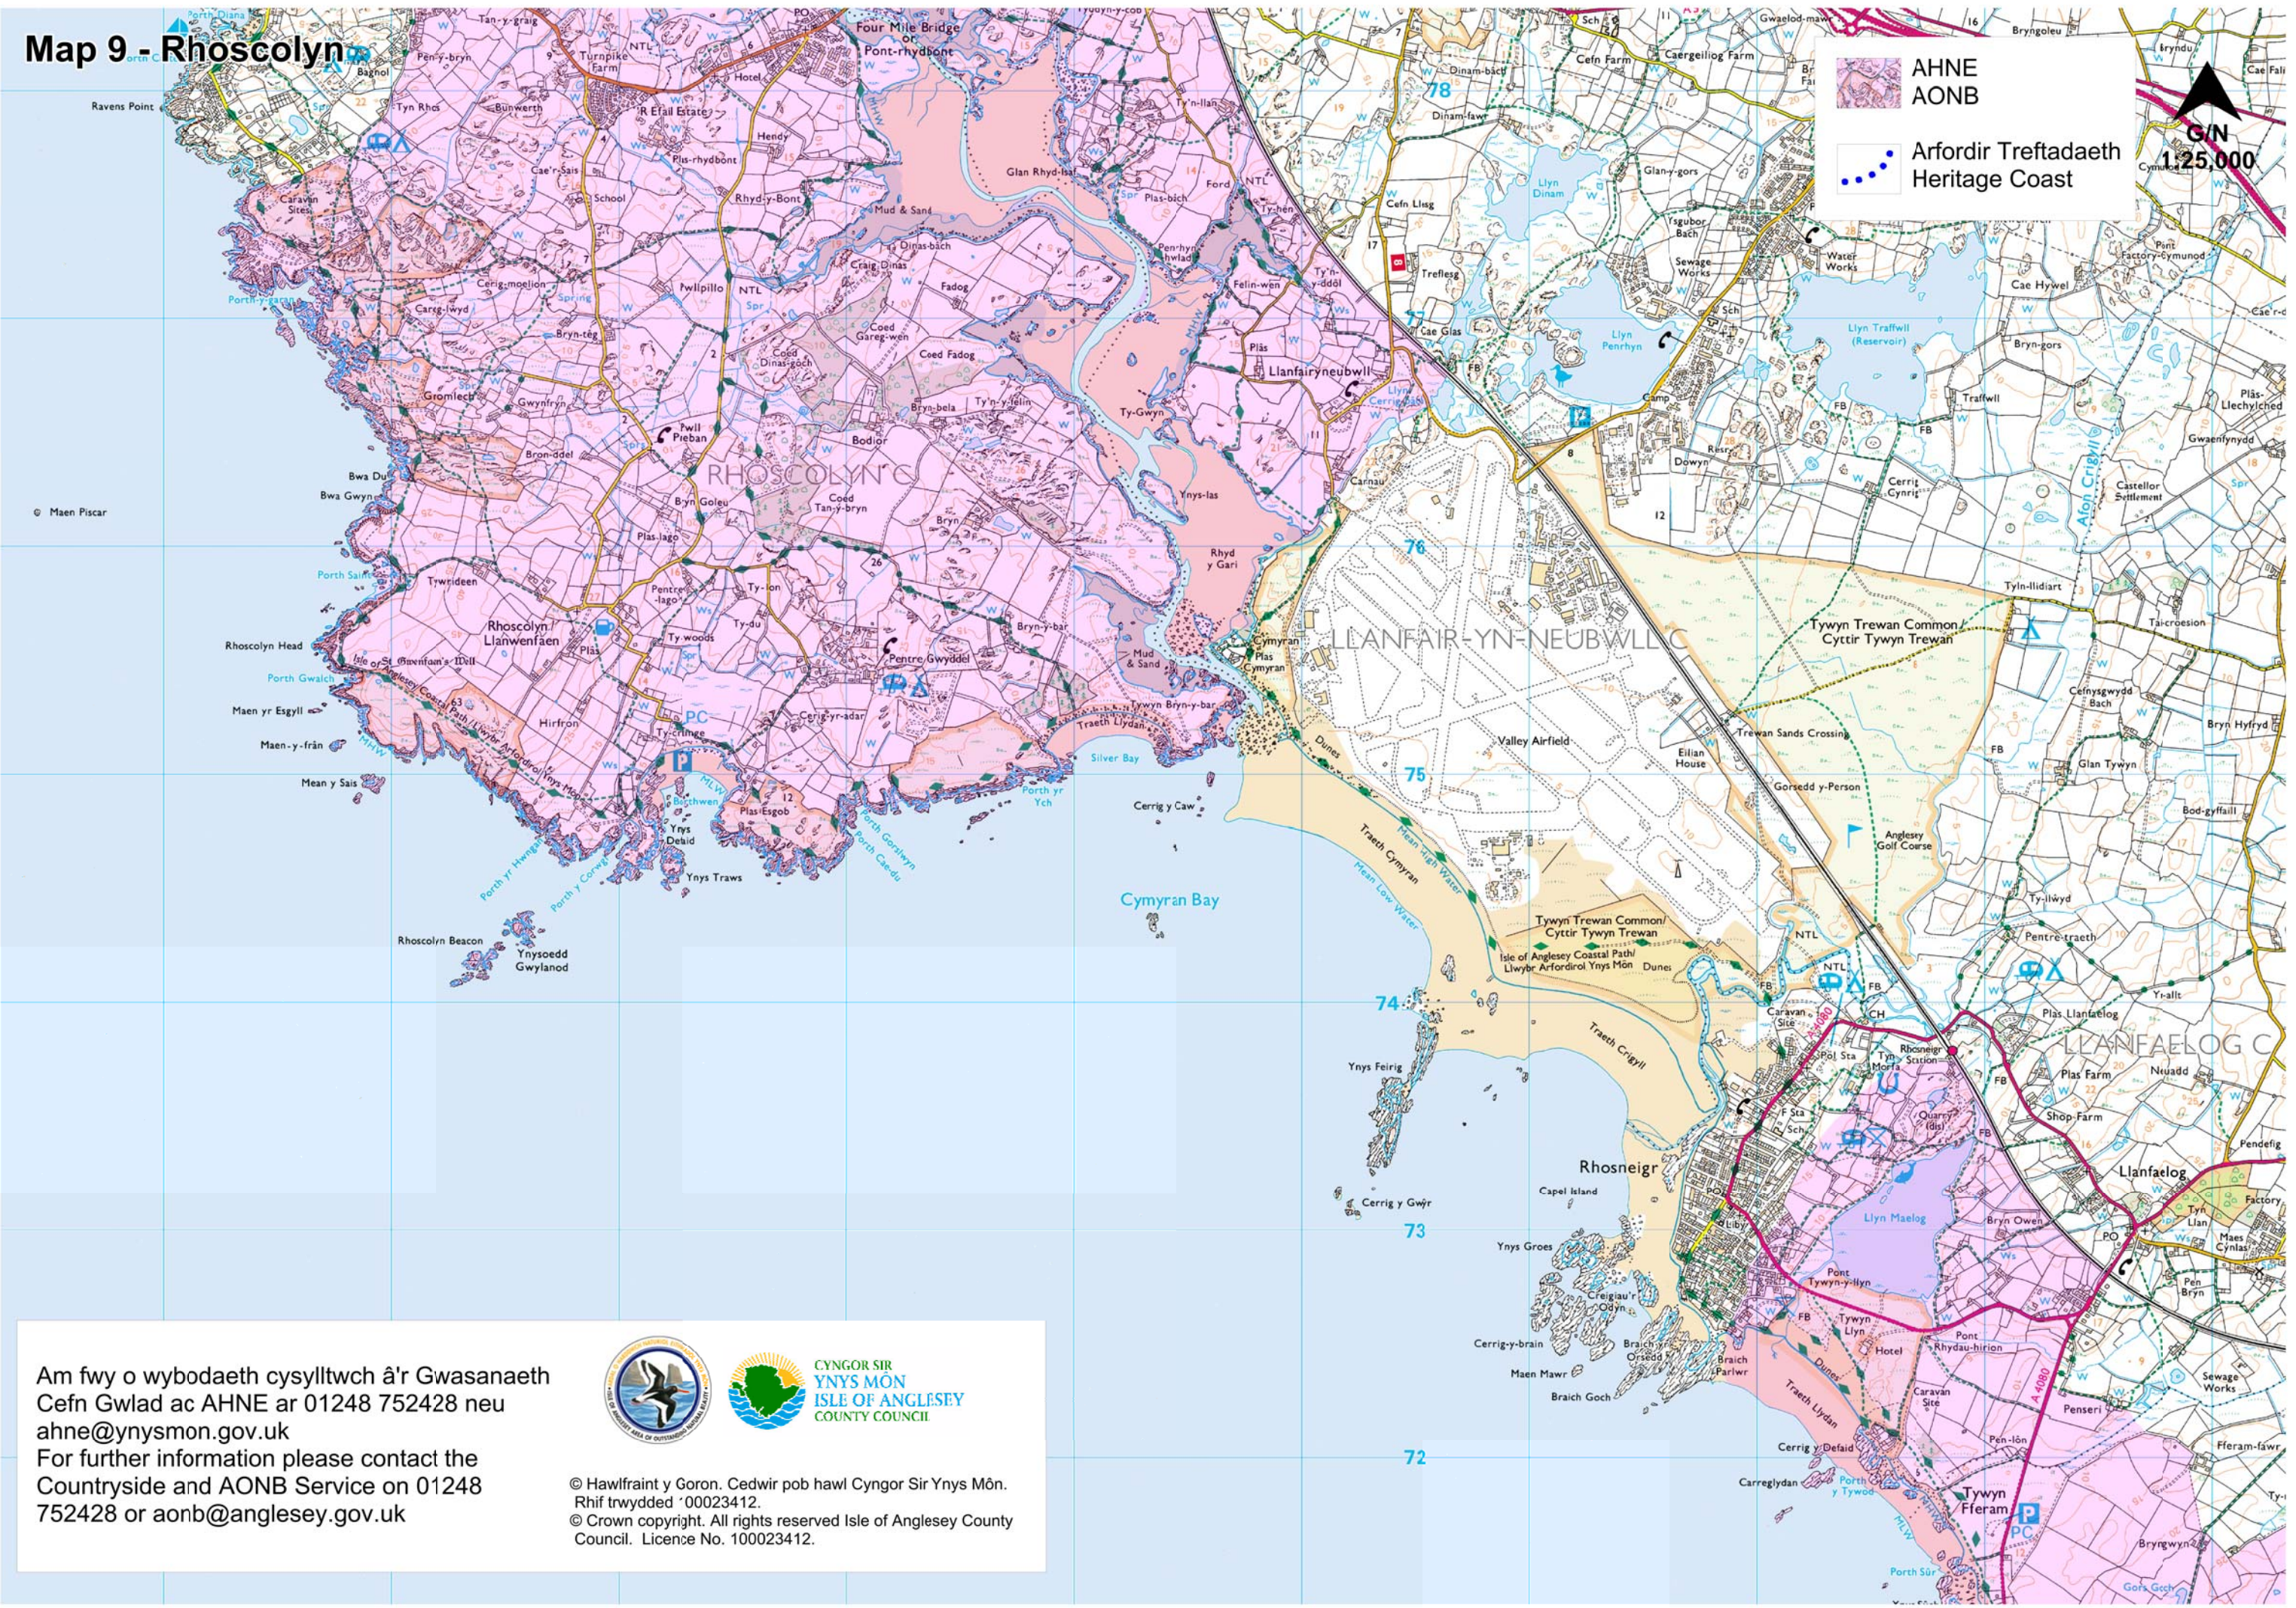

Map 9 - Rhoscolyn

AHNE AONB

Arfordir Treftadaeth Heritage Coast

G/N 1:25,000

Am fwy o wybodaeth cysylltwch â'r Gwasanaeth Cefn Gwlad ac AHNE ar 01248 752428 neu ahne@ynysmon.gov.uk
 For further information please contact the Countryside and AONB Service on 01248 752428 or aonb@anglesey.gov.uk

© Hawlfraint y Goron. Cedwir pob hawl Cyngor Sir Ynys Môn. Rhif trwydded '00023412.
 © Crown copyright. All rights reserved Isle of Anglesey County Council. Licence No. 100023412.